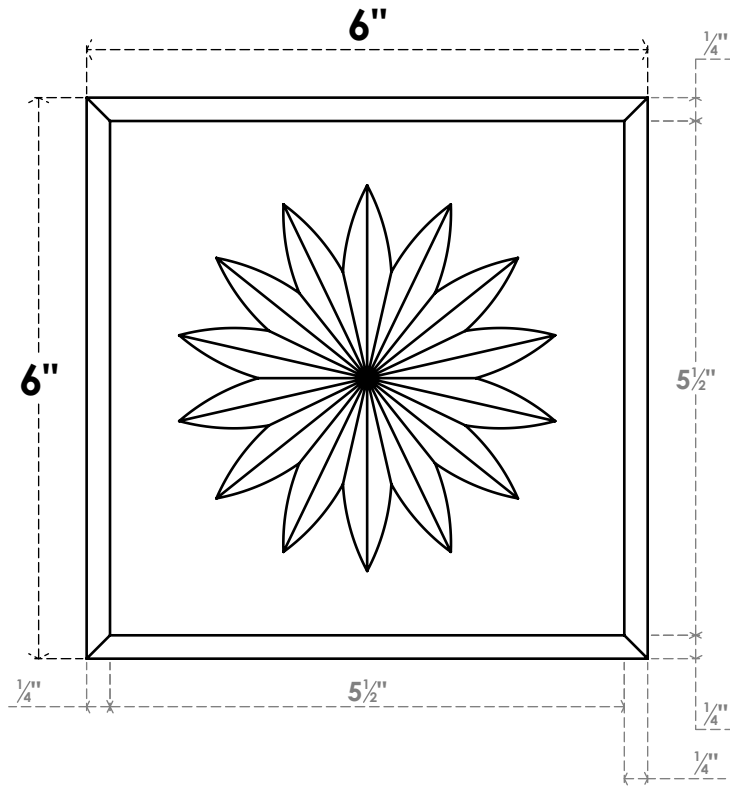

ROSP060X060X050SDG10

6"W X 6"H X 1/2"P STANDARD SEDGWICK FLOWER ROSETTE WITH BEVELED EDGE, ARCHITECTURAL GRADE PVC

FRONT

SIDE

EKENA MILLWORK
2300 WEST MAIN ST.
CLARKSVILLE, TX 75426
TOLL FREE: 866-607-0453
WWW.EKENAMILLWORK.COM