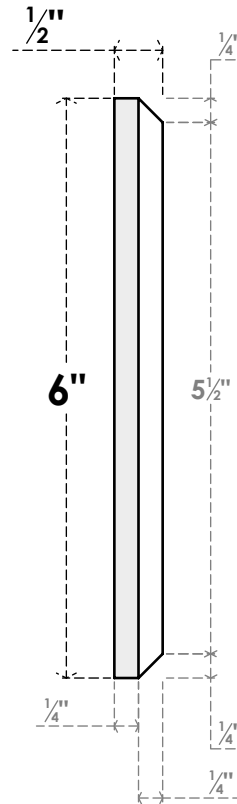

ROSP060X060X050SDG10

6"W X 6"H X 1/2"P STANDARD SEDGWICK FLOWER ROSETTE WITH BEVELED EDGE, ARCHITECTURAL GRADE PVC

FRONT

SIDE

EKENA MILLWORK
2300 WEST MAIN ST.
CLARKSVILLE, TX 75426
TOLL FREE: 866-607-0453
WWW.EKENAMILLWORK.COM

NOTES

1. INSTALLATION TO BE COMPLETED IN ACCORDANCE WITH MANUFACTURER'S SPECIFICATIONS.
2. DRAWING MAY NOT BE TO SCALE
3. THIS DRAWING IS INTENDED FOR DESIGN AND PLANNING PURPOSES ONLY.
4. ALL INFORMATION CONTAINED HEREIN WAS CURRENT AT THE TIME OF DEVELOPMENT BUT MUST BE REVIEWED AND APPROVED BY THE PRODUCT MANUFACTURER TO BE CONSIDERED ACCURATE.
5. ARCHITECTURAL GRADE PVC PRODUCTS ARE MADE FROM EXPANDED CELLULAR PVC AND COME NATURALLY WHITE BUT MAY BE PAINTED